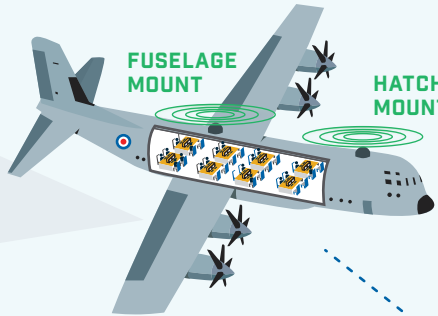

### EXECUTIVE JET

FUSELAGE MOUNT

TAIL MOUNT

9800 AE

The 9800 AE Airborne Router is for permanent aircraft integration and built to the ARINC 600 form factor

### C-130

FUSELAGE MOUNT

HATCH MOUNT

9800 AR

The 9800 AR is a 19-inch 1RU rack mount router for roll-on/roll-off use on aircraft