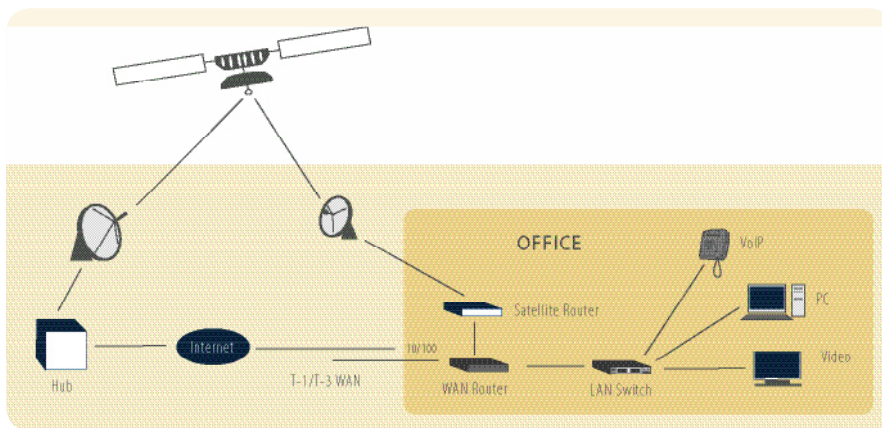

Business Continuity Application Brief

- Network interoperability between landline and satellite backup
- The same guaranteed level of service that's available with terrestrial networks
- Seamless integration with existing systems and scalability

Solution Overview

The iDirect Satellite Router integrates all the hardware and software needed to deliver bi-directional broadband easily and efficiently. And the iDirect solution provides the networking power you need to support all your user applications and meet any communication challenges via satellite. An iDirect-powered satellite backup system offers:

- Easy deployment
- Bandwidth on demand
- Support for RTTM applications such as VoIP and video
- Built-in AES encryption, including TCP/HTTP acceleration
- “Real” private networks

Developed specifically to meet the communication needs of enterprise customers, iDirect-powered networks break the constraints of traditional landlines. iDirect delivers the speed, performance and flexibility to fulfill the most demanding requirements of today's end users — anywhere.

iDirect Business Continuity Solution