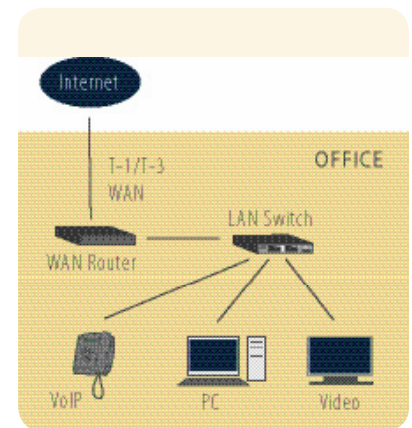

iDirect, Inc.
13861 Sunrise Valley Drive
Herndon, VA 20171
+1 703.648.8000
+1 866.345.0983
www.idirect.net
Advancing a Connected World