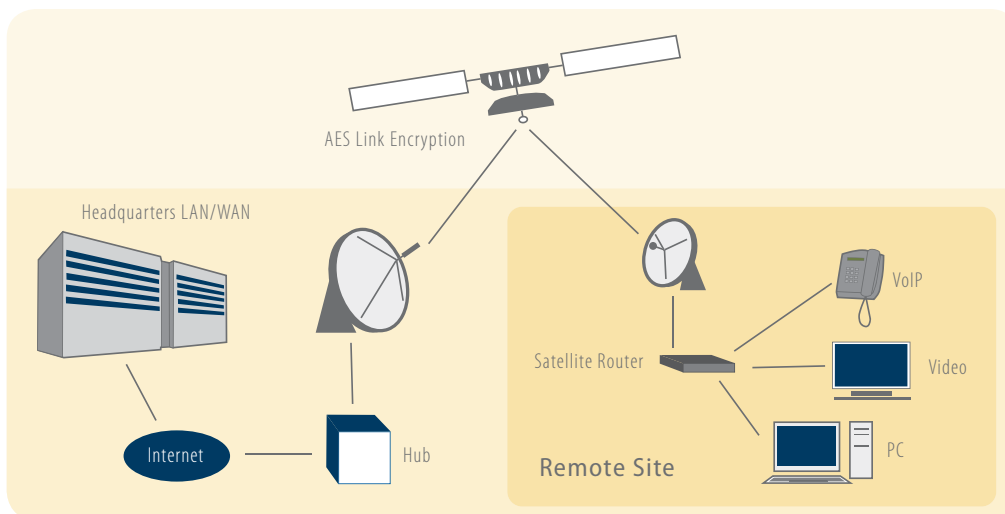

IP Infrastructure Extension Application Brief

Solution Overview

The iDirect Satellite Router integrates all the hardware and software needed to deliver bidirectional broadband easily and efficiently. And the iDirect solution provides the networking power you need to support all your user applications and meet any communications challenge via satellite.

- **Broadband Access** — iDirect provides the highest TCP/IP throughputs in the industry, with speeds up to 20 Mbps downstream and 6.5 Mbps upstream.
- **Application Support** — Deploy any HTTP application and simultaneously support data, voice and video to multiple locations while guaranteeing delivery quality.
- **A Centralized NMS System** — Manage all your remote units from a central location.
- **Increased Bandwidth Efficiency** — Support more applications and carry more traffic over your available bandwidth.
- **Support Real-Time Applications** — Deploy applications such as voice and video with the most flexible and granular Quality of Service (QoS) capabilities in the industry.
- **Security** — The iDirect solution enables deployment of government- or corporate-approved VPN solutions over satellite networks without loss of either TCP performance or support of real-time applications such as VoIP and streaming video.

iDirect IP Infrastructure Extension Solution