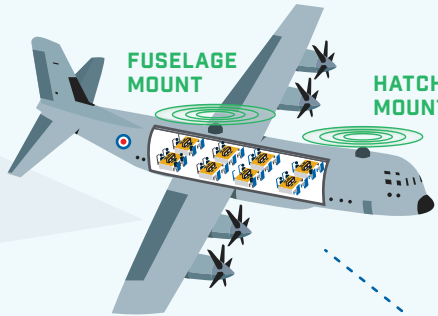

## EXECUTIVE JET

FUSELAGE MOUNT

TAIL MOUNT

e8000 AE

The e8000 AE Airborne Router is for permanent aircraft integration and built to the ARINC 600 form factor

## C-130

FUSELAGE MOUNT

HATCH MOUNT

e8000 AR XL