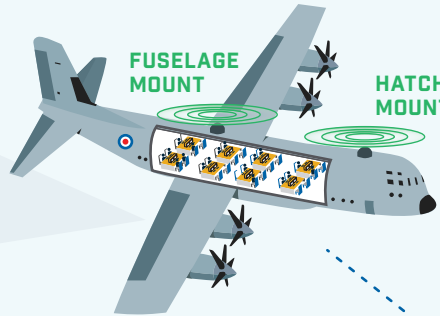

EXECUTIVE JET

FUSELAGE MOUNT

TAIL MOUNT

e8000 AE

The e8000 AE Airborne Router is for permanent aircraft integration and built to the ARINC 600 form factor

READY FOR ACTION

Command, control and tactical communications keep everyone informed and ready for action

C-130

FUSELAGE MOUNT

HATCH MOUNT

e8000 AR XL

The e8000 AR XL is a 19-inch 1RU rack mount router for roll-on/roll-off use on aircraft

GATHER INTELLIGENCE

Stream high-definition Intelligence, Surveillance and Reconnaissance (ISR) video to forces on the ground, or back to other command locations

KING AIR ISR

FUSELAGE MOUNT

CONNECTIVITY ANYWHERE

Connect to all satellite bands, in order to gain full coverage over the needed area at any given time. iDirect's line of bandwidth independent routers integrate with a variety of antenna, ensuring you make the right choice.