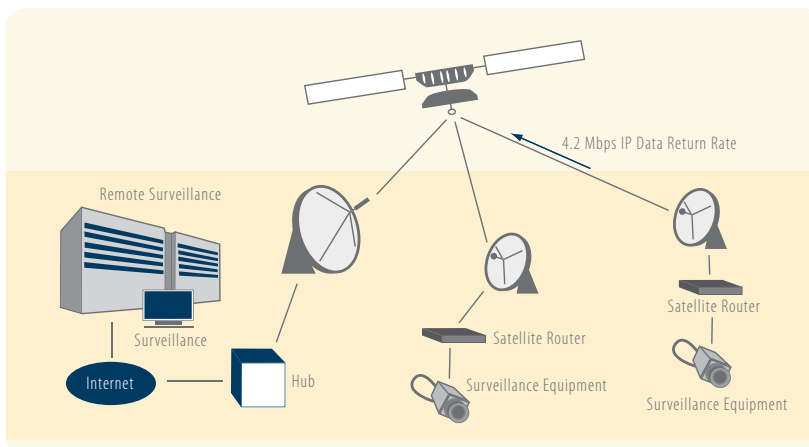

### Conduct Video Monitoring and Surveillance of Remote Locations from a Central Point

#### The iDirect Solution

The iDirect solution provides end-to-end IP access to support applications such as full video monitoring and surveillance capabilities anywhere in the world, including the most remote locations and harshest environments. iDirect offers an advanced satellite access solution in a scalable and affordable package. iDirect's remote broadband network solution provides:

- High bandwidth, reliability and security
- Ethernet connectivity for easy access to equipment
- Efficient allocation of network bandwidth
- On-demand video streaming from any location
- Central network management
- Significant savings vs. dedicated Ethernet lines supporting multiple surveillance sites

## Solution Overview

- iDirect's solutions support star, mesh or hybrid configurations, allowing greater flexibility to monitor multiple locations from a central point or from various points.
- The solutions allocate bandwidth only as needed.
- Real-time traffic management feature set ensures toll-quality delivery of video.
- Network is sized to required concurrent video channels only, unlike terrestrial networks, all of which have to be sized to meet peak video transmission bandwidth requirements.