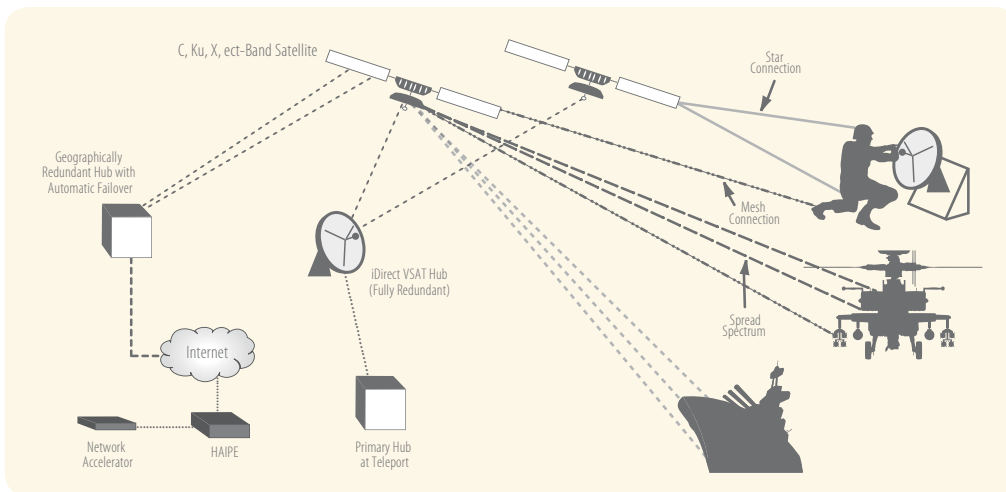

Communications on the Move (COTM)

More Reliable, Secure IP Broadband Capabilities for COTM in Every Corner of the World

- iDirect has the robust solutions that meet even the most rigorous challenges of COTM.
- iDirect brings years of proven experience in mobile maritime applications for the commercial shipping and cruise ship industries
- Provides secure communication links for military vehicles and ground troops
- Provides real time data sharing, file transfers, and VPN extensions for management and control of plane/ship operations.
- Provides complete IP applications including video conferencing, voice, web browsing, and data transfers for disaster recovery
- iDirect's automatic beam switching and geographical mapping allow for the smooth roaming of remotes between networks — with little downtime and no manual intervention, ensuring a seamless global operation.

*pending