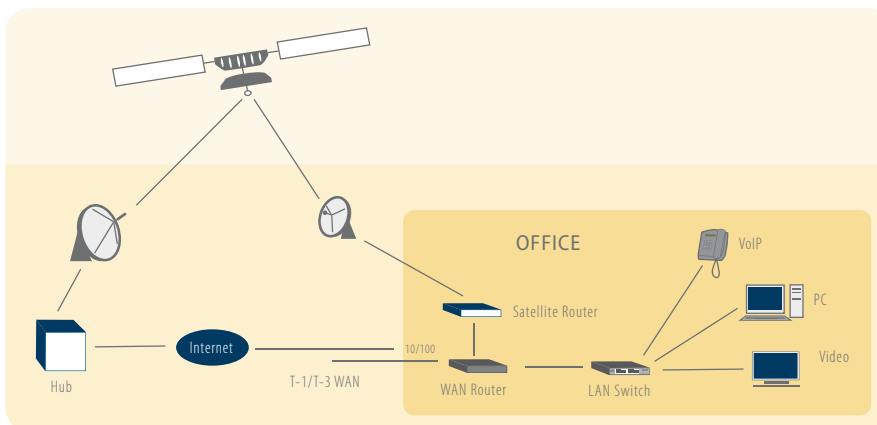

Business Continuity Application Brief

- Network interoperability between landline and satellite backup
- The same guaranteed level of service that's available with terrestrial networks
- Seamless integration with existing systems and scalability

Solution Overview

The iDirect Satellite Router integrates all the hardware and software needed to deliver bi-directional broadband easily and efficiently. And the iDirect solution provides the networking power you need to support all your user applications and meet any communication challenges via satellite. An iDirect-powered satellite backup system offers:

- Easy deployment
- Bandwidth on demand
- Scalability up to 20 Mbps
- Support for RTTM applications such as VoIP and video
- Built-in AES encryption, including TCP/HTTP acceleration
- "Real" private networks

Developed specifically to meet the communication needs of enterprise customers, iDirect-powered networks break the constraints of traditional landlines. iDirect delivers the speed, performance and flexibility to fulfill the most demanding requirements of today's end users — anywhere.

iDirect Business Continuity Solution